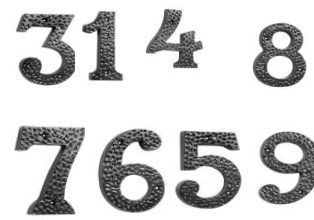

Description
 Item Code: SECI-200217MK
 Tower Bolt

Size
 7 x 1.5

Description
 Item Code: SJ-127
 Tower Bolt

Size
 4" & 8"

Description
 Item Code: SJ126
 Tower Bolt

Size
 6", 9" & 12"

Numbers

Description
 Code: 4NUM7204RB
 Complete Set Code
 Numeral : 0 to 9
 Material : Malleable Iron

Size
 100mm

Unit
 Set 0 to 9

Finish
 Black Antique

Description
 Code: 4NUM7304RB
 Complete Set Code
 Numeral : 0 to 9
 Material : Malleable Iron

Size
 100mm

Unit
 Set 0 to 9

Finish
 Black Antique

Description
 Code: 4NUM7202RB
 Complete Set Code
 Numeral : 0 to 9
 Material : Malleable Iron