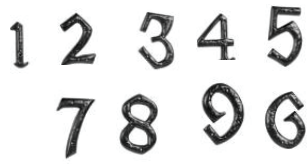

Description
 Item Code: SECI-200217MK
 Tower Bolt

Size
 7 x 1.5

Description
 Item Code: SJ-127
 Tower Bolt

Size
 4" & 8"

Description
 Item Code: SJ126
 Tower Bolt

Size
 6", 9" & 12"

Numbers

Description
 Code: 4NUM7204RB
 Complete Set Code
 Numeral : 0 to 9
 Material : Malleable Iron